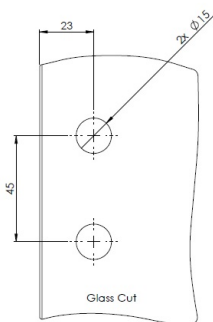

PRODUCT SHEET

Description:

Glass Door Hinge "Riga", Wall/Glass, Alu-Look, 6-10mm Glass Without Cover Plates, Cover Plates To Be Ordered Separately, Load Capacity 36kg pr. pair

Item number:

15.30.002-3

Units	Box	Carton	HS Code	Barcode
Pcs.	1	56	8302100090	 5704866504270

SISO A/S

Mileparken 11
DK-2740 Skovlunde
Denmark
VAT: DK 24786013

Phone +45 45 830 900

www.siso.dk
siso@siso.dk

Danske Bank
Nytorv Branch
Copenhagen
SWIFT: DABADKKK

Account no.
4180 3112 112936
IBAN Account
DK7230003112112936