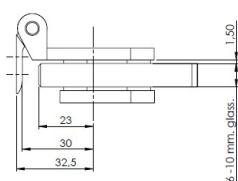

PRODUCT SHEET

Description:

Glass Door Hinge "Riga", Wall/Glass, Alu-Look, 6-10mm Glass Without Cover Plates, Cover Plates To Be Ordered Separately, Load Capacity 36kg pr. pair

Item number:

15.30.002-3

Units	Box	Carton	HS Code	Barcode
Pcs.	1	56	8302100090	 5704866504270

SISO A/S

Mileparken 11
DK-2740 Skovlunde
Denmark
VAT: DK 24786013

Phone +45 45 830 900

www.siso.dk
siso@siso.dk

Danske Bank
Nytorv Branch
Copenhagen
SWIFT: DABADKKK

Account no.
4180 3112 112936
IBAN Account
DK7230003112112936