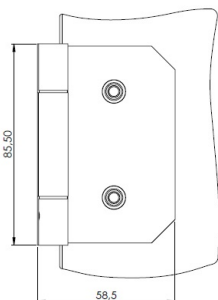

PRODUCT SHEET

Description:

Glass Door Hinge "Riga", Wall/Glass, Alu-Look, 6-10mm Glass Without Cover Plates, Cover Plates To Be Ordered Separately, Load Capacity 36kg pr. pair

Item number:

15.30.002-3

Units	Box	Carton	HS Code	Barcode
Pcs.	1	56	8302100090	 5704866504270

SISO A/S

Mileparken 11
DK-2740 Skovlunde
Denmark
VAT: DK 24786013

Phone +45 45 830 900

www.siso.dk
siso@siso.dk

Danske Bank
Nytorv Branch
Copenhagen
SWIFT: DABADKKK

Account no.
4180 3112 112936
IBAN Account
DK7230003112112936