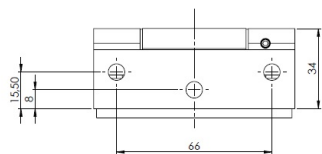

PRODUCT SHEET

Description:

Glass Door Hinge "Riga", Wall/Glass, Alu-Look, 6-10mm Glass Without Cover Plates, Cover Plates To Be Ordered Separately, Load Capacity 36kg pr. pair

Item number:

15.30.002-3

Units	Box	Carton	HS Code	Barcode
Pcs.	1	56	8302100090	 5704866504270

SISO A/S

Mileparken 11
DK-2740 Skovlunde
Denmark
VAT: DK 24786013

Phone +45 45 830 900

www.siso.dk
siso@siso.dk

Danske Bank
Nytorv Branch
Copenhagen
SWIFT: DABADKKK

Account no.
4180 3112 112936
IBAN Account
DK7230003112112936